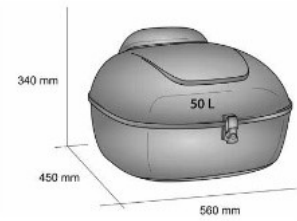

Part# MT0008N

(*) SUITABLE FOR TWO FULL FACE HELMETS.

BE GOOD Model

BE GOOD MODEL	PART#	[N]
RIGID SUITCASE	MT0008N	(*)
SPARES	PART#	[J]
LOCK	JC0013J	(*)

AVAILABLE COLORS N Black

SUPPORTS FOR RIGID SUITCASE BE GOOD MODEL SEE PAGE 112.
IMPORTANT: Code color required at the end of the reference indicating color requested (MT0008N)