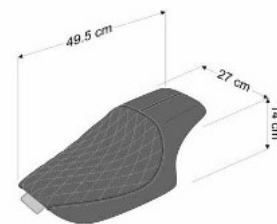

Part# SI0007

PASADENA Model

MODEL	YEAR	PART#	(N)
HARLEY DAVIDSON			
SPORTSTER 883 SUPERLOW (XL883L)	04' - 06'	SI0007	(*)
SPORTSTER 883 SUPERLOW (XL883L)	11' - 19'	SI0007	(*)
SPORTSTER 883 LOW (XL883L)	05' - 06'	SI0007	(*)
SPORTSTER 883 LOW (XL883L)	10'	SI0007	(*)
SPORTSTER IRON XL883N	04' - 06'	SI0007	(*)
SPORTSTER IRON XL883N	10' - 19'	SI0007	(*)
SPORTSTER 1200 IRON (XL1200NS)	19'	SI0007	(*)
SPORTSTER 1200 SUPERLOW XL1200T	14' - 17'	SI0007	(*)
SPORTSTER 1200 SUPERLOW XL1200T	19'	SI0007	(*)
SPORTSTER 1200 SEVENTY TWO XL1200V	12' - 16'	SI0007	(*)
SPORTSTER 1200 FORTY-EIGHT XL1200X	10' - 19'	SI0007	(*)
SPORTSTER FORTY-EIGHT SPECIAL XL1200XS	19'	SI0007	(*)
SPORTSTER 1200N NIGHTSTER XL1200N	10' - 12'	SI0007	(*)
SPORTSTER ROADSTER XL883R	02' - 03'	SI0007	(*)
SPORTSTER ROADSTER XL883R	05' - 06'	SI0007	(*)
SPORTSTER ROADSTER XL883R	10' - 15'	SI0007	(*)
SPORTSTER ROADSTER XL1200R	04' - 06'	SI0007	(*)
SPORTSTER ROADSTER XL1200CX	16' - 19'	SI0007	(*)

AVAILABLE COLORS

■ N Black