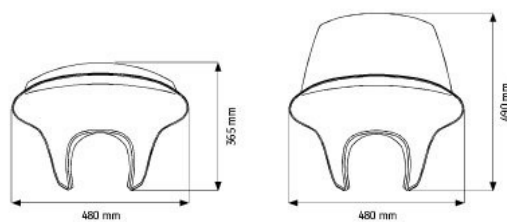

Ref. BTM0010 (2)