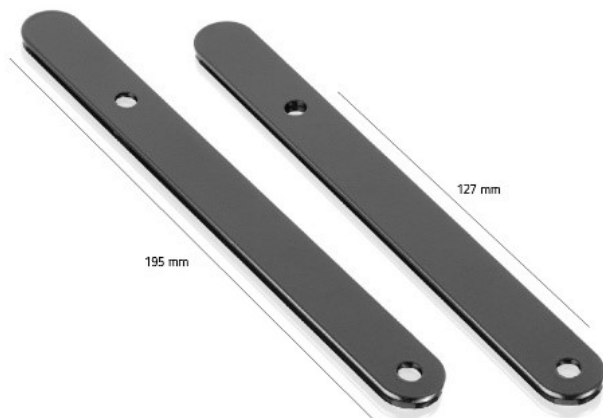

168 TURN LIGHTS

CustomAcces

TURN LIGHT DISPLACETOR

MODEL	PART# BY PAIR	[N]
TURN LIGHT DISPLACETOR FOR SADDLEBAGS	A10001	(*)

AVAILABLE COLORS
 N Black