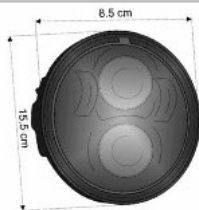

Part# HL0001N
HOMOLOGATED