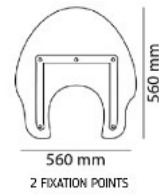

AMERICA II Model

MODEL	PART#	W
UNIVERSAL	CA0002	(*)

AVAILABLE
COLORS

W Transparent

FOR SPECIFIC MODELS SEE WEB PAGE.
IMPORTANT: Code color required at the end of the reference indicating color requested (CA0002W)