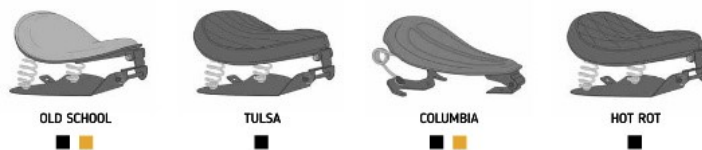

124 MONOPOST SEATS

CustomAcces

TYPE OF MONOPOST SEATS:

BRAND	MODEL	YEAR	MONOPOST SEATS MODEL	SPRINGS MOUNTING	[N]	[T]	LEAF SPRINGS MOUNTING	[N]	[T]
HARLEY DAVIDSON	SPORTSTER FORTY-EIGHT SPECIAL XL1200XS	19'	OLD SCHOOL MODEL	SIC001	(*)	(*)			
HARLEY DAVIDSON	SPORTSTER FORTY-EIGHT SPECIAL XL1200XS	19'	TULSA MODEL	SIC004	(*)				
HARLEY DAVIDSON	SPORTSTER FORTY-EIGHT SPECIAL XL1200XS	19'	COLUMBIA MODEL				SIC005	(*)	(*)
HARLEY DAVIDSON	SPORTSTER FORTY-EIGHT SPECIAL XL1200XS	19'	HOT ROT MODEL	SIC006	(*)				
HARLEY DAVIDSON	SPORTSTER 1200N NIGHTSTER XL1200N	10'-12'	OLD SCHOOL MODEL	SIC001	(*)	(*)			
HARLEY DAVIDSON	SPORTSTER 1200N NIGHTSTER XL1200N	10'-12'	TULSA MODEL	SIC004	(*)				
HARLEY DAVIDSON	SPORTSTER 1200N NIGHTSTER XL1200N	10'-12'	COLUMBIA MODEL				SIC005	(*)	(*)
HARLEY DAVIDSON	SPORTSTER 1200N NIGHTSTER XL1200N	10'-12'	HOT ROT MODEL	SIC006	(*)				
HARLEY DAVIDSON	DYNA STREET BOB (FXDB)	06'-17'	OLD SCHOOL MODEL	SIC001	(*)	(*)			
HARLEY DAVIDSON	DYNA STREET BOB (FXDB)	06'-17'	TULSA MODEL	SIC004	(*)				
HARLEY DAVIDSON	DYNA STREET BOB (FXDB)	06'-17'	COLUMBIA MODEL				SIC005	(*)	(*)
HARLEY DAVIDSON	DYNA STREET BOB (FXDB)	06'-17'	HOT ROT MODEL	SIC006	(*)				
HARLEY DAVIDSON	SPORTSTER ROADSTER XL883R	05' - 06'	OLD SCHOOL MODEL	SIC001	(*)	(*)			
HARLEY DAVIDSON	SPORTSTER ROADSTER XL883R	05' - 06'	TULSA MODEL	SIC004	(*)				
HARLEY DAVIDSON	SPORTSTER ROADSTER XL883R	05' - 06'	COLUMBIA MODEL				SIC005	(*)	(*)
HARLEY DAVIDSON	SPORTSTER ROADSTER XL883R	05' - 06'	HOT ROT MODEL	SIC006	(*)				
HARLEY DAVIDSON	SPORTSTER ROADSTER XL883R	10' -15'	OLD SCHOOL MODEL	SIC001	(*)	(*)			
HARLEY DAVIDSON	SPORTSTER ROADSTER XL883R	10' -15'	TULSA MODEL	SIC004	(*)				
HARLEY DAVIDSON	SPORTSTER ROADSTER XL883R	10' -15'	COLUMBIA MODEL				SIC005	(*)	(*)
HARLEY DAVIDSON	SPORTSTER ROADSTER XL883R	10' -15'	HOT ROT MODEL	SIC006	(*)				
HARLEY DAVIDSON	SPORTSTER ROADSTER XL1200R	04' -06'	OLD SCHOOL MODEL	SIC001	(*)	(*)			
HARLEY DAVIDSON	SPORTSTER ROADSTER XL1200R	04' -06'	TULSA MODEL	SIC004	(*)				
HARLEY DAVIDSON	SPORTSTER ROADSTER XL1200R	04' -06'	COLUMBIA MODEL				SIC005	(*)	(*)