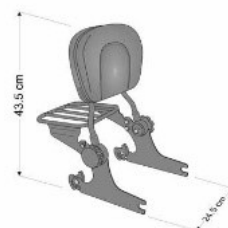

Part# RSD001N

INCLUDES GRILL.
ADJUSTABLE BACK SUPPORT.

MODEL	PART#	J	N
LUXUS SOFTAIL SISSYBAR	RSD001 (#)	(*)	(*)

(#) IT IS NOT COMPATIBLE WITH STOCK HARLEY DAVIDSON SADDLEBAGS SUPPORTS.

AVAILABLE
COLORS

J Inox

N Black

FOR SPECIFIC MODELS SEE PAGE 048.