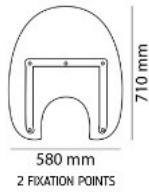

TÜV ABE 38007

AMERICA III Model

MODEL	PART#	W
UNIVERSAL	CA0003	(*)