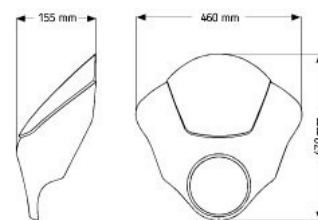

Part# CUP0015H

SPECIFIC CUT FOR EACH BIKE.

MODEL	YEAR	PART#	H	F
HARLEY DAVIDSON				
SPORTSTER SUPERLOW XL883L	95'-19'	CUP0015	(*)	
SPORTSTER IRON XL883N	95'-19'	CUP0015	(*)	
SPORTSTER IRON XL1200N	19'	CUP0015	(*)	
SPORTSTER 1200 SUPERLOW XL1200T	95'-15'	CUP0015	(*)	
SPORTSTER 1200N NIGHTSTER XL1200N	08'-12'	CUP0015	(*)	
STREET 750	14'-19'	CUP0016	(*)	
HONDA				
CMX 500 REBEL	17'-19'	CUP0011	(*)	
KAWASAKI				
VULCAN S (EN650AGF)	15'-19'	CUP0012	(*)	
VULCAN S CAFE	17'-19'	CUP0012	(*)	
YAMAHA				
XV950 (VND3)	14'-19'	CUP0013	(*)	
XV950 R (VND3)	14'-19'	CUP0013	(*)	
XV950 RACER (XV950RA/16)	14'-19'	CUP0013	(*)	

AVAILABLE COLORS | **H** Smoked | **F** Dark Smoked