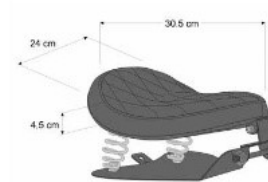

Part# S10006

HOT ROT Model

HOT ROT MODEL	PART#	[N]
HOT ROT SOLO SEAT	S10006	(*)

SPARES	PART#	[N]
HOT ROT MODEL SEAT	S10006	(*)
BASE FOR SOLO SEAT	PLLD01N	(*)
UNIVERSAL ATTACHMENT SOLO SEAT PLUS SPRINGS	SPO001N	(*)
SPARES SET SOLO SEAT PLUS SPRINGS	MU0001J	(*)

AVAILABLE COLORS N Black

FOR SPECIFIC MODELS SEE PAGE 122.
IMPORTANT: Code color required at the end of the reference indicating color requested (PLLD01N)