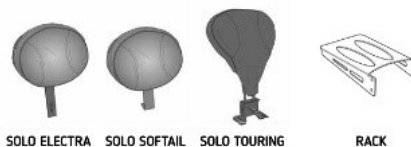

BRAND	MODEL	YEAR	TYPE	PART# SISSYBAR	[J]	[N]	PART# RACK	[J]	[N]
HARLEY DAVIDSON	SPORTSTER SUPERLOW XL883L	04'-19'	CL1 MODEL	RS0045N		(*)	PP0001N		(*)
HARLEY DAVIDSON	SPORTSTER SUPERLOW XL883L	04'-19'	CL MODEL	RQ0046N		(*)	PP0001N		(*)
HARLEY DAVIDSON	SPORTSTER SUPERLOW XL883L	04'-19'	CONFORT MODEL	RQCC01	(*)				
HARLEY DAVIDSON	SPORTSTER SUPERLOW XL883L	04'-14'	WILD MODEL	RQW001		(*)			
HARLEY DAVIDSON	SPORTSTER SUPERLOW XL883L	04'-14'	WILD MODEL	RQW002	(*)				
HARLEY DAVIDSON	SPORTSTER SUPERLOW XL883L	04'-14'	SPEED MODEL	RQM001		(*)			
HARLEY DAVIDSON	SPORTSTER SUPERLOW XL883L	04'-14'	LUXUS SPORTSTER MODEL	RS0002	(*)	(*)			
HARLEY DAVIDSON	SPORTSTER SUPERLOW XL883L	04'-14'	LUXUS SPORTSTER MODEL	RS0002	(*)	(*)			
HARLEY DAVIDSON	SPORTSTER IRON XL1200N	19'	CL1 MODEL	RS0045N		(*)	PP0002N		(*)
HARLEY DAVIDSON	SPORTSTER IRON XL1200N	19'	CL MODEL	RQ0046N		(*)	PP0001N		(*)
HARLEY DAVIDSON	SPORTSTER IRON XL1200N	19'	CONFORT MODEL	RQCC01	(*)				
HARLEY DAVIDSON	SPORTSTER IRON XL1200N	19'	WILD MODEL	RQW001		(*)			
HARLEY DAVIDSON	SPORTSTER IRON XL1200N	19'	WILD MODEL	RQW002	(*)				
HARLEY DAVIDSON	SPORTSTER IRON XL1200N	19'	SPEED MODEL	RQM001		(*)			
HARLEY DAVIDSON	SPORTSTER IRON XL1200N	19'	LUXUS SPORTSTER MODEL	RS0002	(*)	(*)			
HARLEY DAVIDSON	SPORTSTER IRON XL1200N	19'	LUXUS SPORTSTER MODEL	RS0002	(*)	(*)			
HARLEY DAVIDSON	SPORTSTER SUPERLOW XL883L	04'-19'	CL1 MODEL	RS0045N		(*)	PP0002N		(*)
HARLEY DAVIDSON	SPORTSTER SUPERLOW XL883L	04'-19'	CL MODEL	RQ0046N		(*)	PP0001N		(*)
HARLEY DAVIDSON	SPORTSTER 883R ROADSTER (XL883R)	04'-15'	CL1 MODEL	RS0045N		(*)	PP0002N		(*)
HARLEY DAVIDSON	SPORTSTER 883R ROADSTER (XL883R)	04'-15'	CL MODEL	RQ0046N		(*)	PP0001N		(*)
HARLEY DAVIDSON	SPORTSTER 1200 CUSTOM XL1200C	04'-19'	CL1 MODEL	RS0045N		(*)	PP0002N		(*)
HARLEY DAVIDSON	SPORTSTER 1200 CUSTOM XL1200C	04'-19'	CL MODEL	RQ0046N		(*)	PP0001N		(*)
HARLEY DAVIDSON	SPORTSTER 1200 CUSTOM XL1200C	04'-19'	CONFORT MODEL	RQCC01	(*)				
HARLEY DAVIDSON	SPORTSTER 1200 CUSTOM XL1200C	04'-19'	WILD MODEL	RQW001		(*)			
HARLEY DAVIDSON	SPORTSTER 1200 CUSTOM XL1200C	04'-19'	WILD MODEL	RQW002	(*)				
HARLEY DAVIDSON	SPORTSTER 1200 CUSTOM XL1200C	04'-19'	SPEED MODEL	RQM001		(*)			
HARLEY DAVIDSON	SPORTSTER 1200 CUSTOM XL1200C	04'-19'	LUXUS SPORTSTER MODEL	RS0002	(*)	(*)			
HARLEY DAVIDSON	SPORTSTER 1200 CUSTOM XL1200C	04'-19'	LUXUS SPORTSTER MODEL	RS0002	(*)	(*)			
HARLEY DAVIDSON	SPORTSTER 1200 SEVENTY TWO XL1200V	04'-15'	CL1 MODEL	RS0045N		(*)	PP0002N		(*)
HARLEY DAVIDSON	SPORTSTER 1200 SEVENTY TWO XL1200V	04'-15'	CL MODEL	RQ0046N		(*)	PP0001N		(*)
HARLEY DAVIDSON	SPORTSTER 1200 SEVENTY TWO XL1200V	04'-15'	CONFORT MODEL	RQCC01	(*)				
HARLEY DAVIDSON	SPORTSTER 1200 SEVENTY TWO XL1200V	04'-15'	WILD MODEL	RQW001		(*)