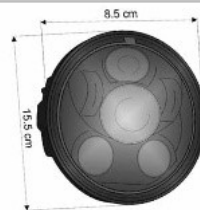

Part# HL0002N
HOMOLOGATED

OVNI HEADLIGHTS MODEL	YEAR	PART#	[N]
HARLEY DAVIDSON			
V-ROD VRSCD	06'-11'	HL0001N	(*)
V-ROD VRSCDX	06'-11'	HL0001N	(*)
STREET ROD X6750A	18'-19'	HL0001N	(*)
STREET 750 X6750	15'-19'	HL0001N	(*)
SPORTSTER SUPERLOW XL883L	04'-19'	HL0001N	(*)
SPORTSTER IRON XL883N	04'-19'	HL0001N	(*)
SPORTSTER IRON XL1200N	19'	HL0001N	(*)
SPORTSTER 1200 CUSTOM XL1200C	04'-19'	HL0001N	(*)
SPORTSTER 1200 SUPERLOW XL1200T	04'-15'	HL0001N	(*)
SPORTSTER 1200 SEVENTY TWO XL1200V	04'-15'	HL0001N	(*)
SPORTSTER 1200 FORTY-EIGHT XL1200X	04'-19'	HL0001N	(*)
SPORTSTER 1200R XR1200	09'-13'	HL0001N	(*)
SPORTSTER 1200N NIGHTSTER XL1200N	08'-12'	HL0001N	(*)
DYNA SWITCHBACK FLD	91'-05'	HL0001N	(*)
SOFTAIL SPRINGER FXSTS	84'-99'	HL0001N	(*)
SOFTAIL HERITAGE SPRINGER FLSTS	84'-99'	HL0001N	(*)
SOFTAIL ROCKER FXCW	00'-17'	HL0001N	(*)
DYNA FXCWC	00'-17'	HL0001N	(*)
DYNA FXS	00'-17'	HL0001N	(*)
DYNA FXST	00'-17'	HL0001N	(*)
SOFTAIL BREAKOUT FXSB	00'-17'	HL0001N	(*)
DYNA FXSBSE	00'-17'	HL0001N	(*)
DYNA FXSTB	00'-17'	HL0001N	(*)
DYNA FXSTC	00'-17'	HL0001N	(*)
DYNA FXSTD	00'-17'	HL0001N	(*)
DYNA FLSTSB	08'-11'	HL0001N	(*)
DYNA FLSTSC	05'-06'	HL0001N	(*)
DYNA FLSTSE	10'-12'	HL0001N	(*)

OVNI II HEADLIGHTS MODEL	YEAR	PART#	[N]
HARLEY DAVIDSON			
V-ROD VRSCD	06'-11'	HL0002N	(*)
V-ROD VRSCDX	06'-11'	HL0002N	(*)
STREET ROD X6750A	18'-19'	HL0002N	(*)
STREET 750 X6750	15'-19'	HL0002N	(*)
SPORTSTER SUPERLOW XL883L	04'-19'	HL0002N	(*)
SPORTSTER IRON XL883N	04'-19'	HL0002N	(*)
SPORTSTER IRON XL1200N	19'	HL0002N	(*)
SPORTSTER 1200 CUSTOM XL1200C	04'-19'	HL0002N	(*)
SPORTSTER 1200 SUPERLOW XL1200T	04'-15'	HL0002N	(*)
SPORTSTER 1200 SEVENTY TWO XL1200V	04'-15'	HL0002N	(*)
SPORTSTER 1200 FORTY-EIGHT XL1200X	04'-19'	HL0002N	(*)
SPORTSTER 1200R XR1200	09'-13'	HL0002N	(*)
SPORTSTER 1200N NIGHTSTER XL1200N	08'-12'	HL0002N	(*)
DYNA SWITCHBACK FLD	91'-05'	HL0002N	(*)
SOFTAIL SPRINGER FXSTS	84'-99'	HL0002N	(*)
SOFTAIL HERITAGE SPRINGER FLSTS	84'-99'	HL0002N	(*)
SOFTAIL ROCKER FXCW	00'-17'	HL0002N	(*)
DYNA FXCWC	00'-17'	HL0002N	(*)
DYNA FXS	00'-17'	HL0002N	(*)
DYNA FXST	00'-17'	HL0002N	(*)
SOFTAIL BREAKOUT FXSB	00'-17'	HL0002N	(*)
DYNA FXSBSE	00'-17'	HL0002N	(*)
DYNA FXSTB	00'-17'	HL0002N	(*)
DYNA FXSTC	00'-17'	HL0002N	(*)
DYNA FXSTD	00'-17'	HL0002N	(*)
DYNA FLSTSB	08'-11'	HL0002N	(*)
DYNA FLSTSC	05'-06'	HL0002N	(*)
DYNA FLSTSE	10'-12'	HL0002N	(*)

AVAILABLE COLORS N Black