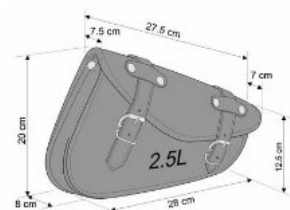

Part# AP0002T

4 mm THICKNESS SYNTHETIC LEATHER.
SEMIRIGID.

DETROIT Model

DETROIT MODEL	PART#	[N]	[T]
RIGHT LEATHER SADDLEBAG	AP0002	(*)	
LEFT LEATHER SADDLEBAG	AP0003	(*)	
SADDLEBAGS SET	AP0001	(*)	

AVAILABLE COLORS | **N** Black | **T** Orange