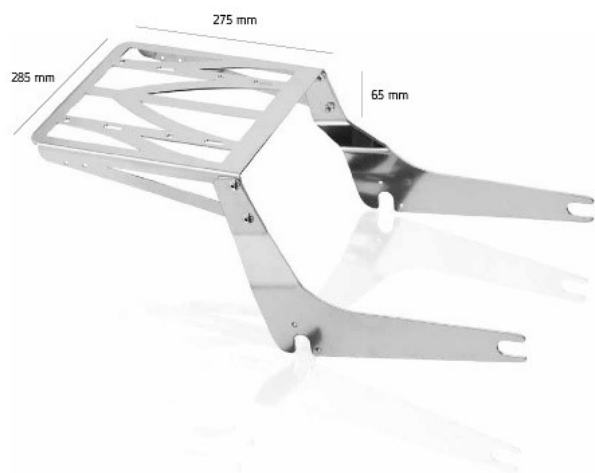

Part# 5S0038J

Part# 5S0047N

SPARES	PART#	J	N
RACK	PP0002	(*)	(*)

AVAILABLE COLORS | **J** Inox | **N** Black

FOR SPECIFIC MODELS SEE PAGE 058.
IMPORTANT: Code color required at the end of the reference indicating color requested (PP0002J)