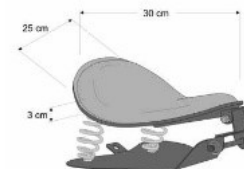

### OLD SCHOOL Model

OLD SCHOOL MODEL	PART#	[N]	[T]
OLD SCHOOL SOLO SEAT	S10001	(*)	(*)

SPARES	PART#	[N]	[T]
OLD SCHOOL MODEL SEAT	S10001	(*)	(*)
BASE FOR SOLO SEAT	PLL001N	(*)	
UNIVERSAL ATTACHMENT SOLO SEAT PLUS SPRINGS	SP0001N	(*)	
SPARES SET SOLO SEAT PLUS SPRINGS	MU0001J	(*)	