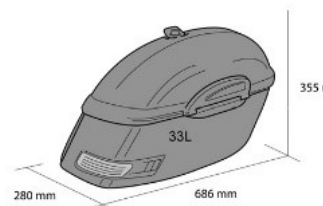

POSITIONING TAIL LIGHT AND HOMOLOGATED BRAKE.

TOURING Model

TOURING MODEL	PART#	[N]
SADDLEBAGS SET	AR5002N	(*)
RIGHT RIGID SADDLEBAG	AR0004N	(*)
LEFT RIGID SADDLEBAG	AR0005N	(*)
SADDLEBAGS SET + UNIVERSAL SUPPORT	AMZ002N	(*)

SPARES	PART#	[J]	[N]	[R]
RIGHT RED REFLECTOR	T00005R		(*)	
LEFT RED REFLECTOR	T10005R		(*)	
LOCK BY PAIR	JC0008J		(*)	
RIGHT TURN SIGNAL CHROME CASE	EC0003J		(*)	
LEFT TURN SIGNAL CHROME CASE	EC0002J		(*)	
LED LIGHT & INTERIOR WIRING	I10001N		(*)	
RIGHT HINGE	J00001N		(*)	
LEFT HINGE	J10001N		(*)	

AVAILABLE COLORS
 N Black