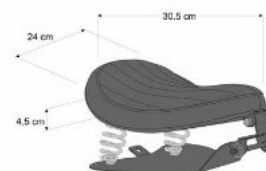

Part# SI0004

TULSA Model

TULSA MODEL	PART#	[N]
TULSA SOLO SEAT	SI0004	(*)
SPARES	PART#	[N]
TULSA MODEL SEAT	SI0004	(*)
BASE FOR SOLO SEAT	PLL001N	(*)
UNIVERSAL ATTACHMENT SOLO SEAT PLUS SPRINGS	SP0001N	(*)
SPARES SET SOLO SEAT PLUS SPRINGS	MU0001J	(*)

AVAILABLE COLORS N Black