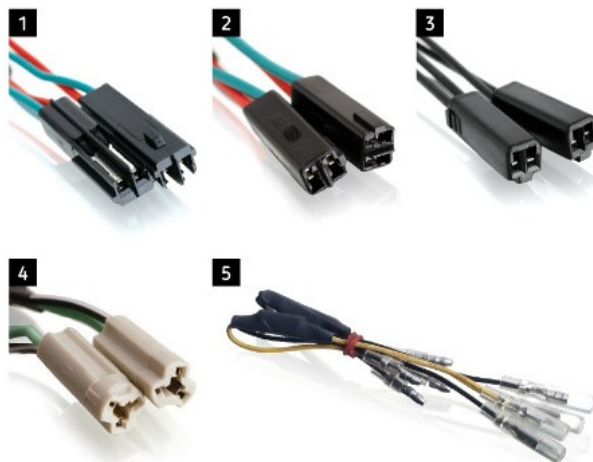

INDICATOR CONNECTOR LEADS

MODEL	PART#	[N]
HONDA MODELS	CB0002N (1)	(*)
KAWASAKI MODELS	CB0003N (2)	(*)
SUZUKI MODELS	CB0004N (3)	(*)
YAMAHA MODELS	CB0005N (4)	(*)
UNIVERSAL MODELS	CB0006N (5)	(*)