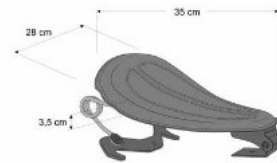

Part# S10005N

COLUMBIA Model

COLUMBIA MODEL	PART#	N	T
COLUMBIA SOLO SEAT	S1C005	(*)	(*)

SPARES	PART#	N	T
COLUMBIA MODEL SEAT	S10005	(*)	(*)
ATTACHMENT KIT FOR BIG MODEL SOLO SEAT	BR0001N	(*)	
UNIVERSAL ATTACHMENT FOR SOLO SEAT PLUS LEAF SPRINGS	SP0002N	(*)	

AVAILABLE COLORS | **N** Black | **T** Orange