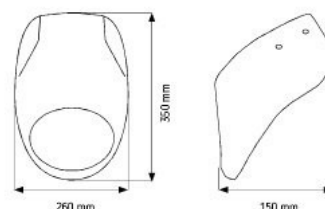

Part# CUP001N

MODEL	YEAR	PART#	[N]	PART#	[Z]
HARLEY DAVIDSON					
SPORTSTER SUPERLOW XL883L	11' - 19'	CUP001N	(*)	CUP002Z	(*)
SPORTSTER 883 LOW (XL883L)	04' - 10'	CUP001N	(*)	CUP002Z	(*)
SPORTSTER IRON XL883N	09' - 19'	CUP001N	(*)	CUP002Z	(*)
SPORTSTER IRON XL1200N	19'	CUP001N	(*)	CUP002Z	(*)
DYNA STREET BOB (FXDB)	07'-17'	CUP001N	(*)	CUP002Z	(*)
DYNA FAT BOB (FXDF)	08' - 17'	CUP001N	(*)	CUP002Z	(*)

AVAILABLE COLORS

Z Matt Black   N Black