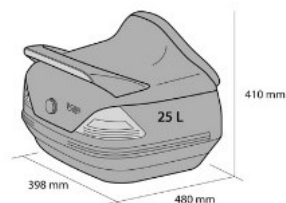

Part# MT0005N

(*) SPACE FOR ONE FULL FACE HELMET.

MERCEDES Model

MERCEDES MODEL	PART#	[N]
RIGID SUITCASE	MT0005N	(*)
RIGID SUITCASE (support SM) (*)	MT0006N	(*)

(*) Rear suitcase specific to mount only with our supports SM.

SPARES	PART#	[J]	[N]	[R]
REFLECTOR RIGHT	TD0004R			(*)
REFLECTOR LEFT	TI0004R			(*)
LOCK WITH KEY	JC0006J			(*)
LOCK COVER	EC0001J			(*)
LENS REFLECTOR	ER0001N			(*)
SPOILER + REFLECTOR	ALR001N			(*)
LED AND CABLES	LC0001N			(*)

AVAILABLE COLORS N Black