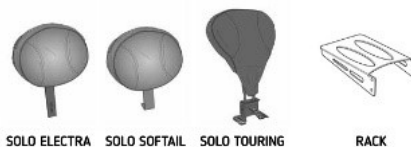

BRAND	MODEL	YEAR	TYPE	PART# SISSYBAR	J	N	PART# RACK	J	N
HARLEY DAVIDSON	TOURING STREET GLIDE SPECIAL FLHXS	97'-18'	SOLO TOURING MODEL	RQP001		(*)			
HARLEY DAVIDSON	TOURING STREET GLIDE SPECIAL FLHXS	97'-18'	SOLO ELECTRA MODEL	RQP002		(*)			
HARLEY DAVIDSON	SOFTAIL HERITAGE FLSTC	07'-15'	SOLO SOFTAIL MODEL	RQP003		(*)			
HARLEY DAVIDSON	SOFTAIL HERITAGE FLHC	16'-19'	SOLO SOFTAIL MODEL	RQP003		(*)			
HARLEY DAVIDSON	SOFTAIL FAT BOY FLSTF	12'-15'	SOLO SOFTAIL MODEL	RQP003		(*)			
HARLEY DAVIDSON	SOFTAIL FAT BOY FLSTF	06'-18'	CLASSIC MODEL	RQM002	(*)				
HARLEY DAVIDSON	SOFTAIL FAT BOY FLFTF	16'-18'	SOLO SOFTAIL MODEL	RQP003		(*)			
HARLEY DAVIDSON	SOFTAIL FAT BOY SPECIAL FLSTFB	12'-15'	SOLO SOFTAIL MODEL	RQP003		(*)			
HARLEY DAVIDSON	SOFTAIL FAT BOY SPECIAL FLSTFB	06'-18'	CLASSIC MODEL	RQM002	(*)				
HARLEY DAVIDSON	SOFTAIL FXST	00'-17'	LUXUS SOFTAIL MODEL	RS0001	(*)	(*)			
HARLEY DAVIDSON	SOFTAIL NIGHT TRAIN FXSTB	00'-17'	LUXUS SOFTAIL MODEL	RS0001	(*)	(*)			
HARLEY DAVIDSON	SOFTAIL BREAKOUT FXSB	00'-17'	LUXUS SOFTAIL MODEL	RS0001	(*)	(*)			
HARLEY DAVIDSON	SOFTAIL BREAKOUT FXBR	00'-15'	LUXUS SOFTAIL MODEL	RS0001	(*)	(*)			
HARLEY DAVIDSON	SOFTAIL FXSTSSE	00'-17'	LUXUS SOFTAIL MODEL	RS0001	(*)	(*)			
HARLEY DAVIDSON	SOFTAIL FXSTSSE2	00'-15'	LUXUS SOFTAIL MODEL	RS0001	(*)	(*)			
HARLEY DAVIDSON	SOFTAIL FXSTSSE3	00'-15'	LUXUS SOFTAIL MODEL	RS0001	(*)	(*)			
HARLEY DAVIDSON	SOFTAIL FLSTFSE2	00'-15'	LUXUS SOFTAIL MODEL	RS0001	(*)	(*)			
HARLEY DAVIDSON	SOFTAIL FXSBSE	00'-17'	LUXUS SOFTAIL MODEL	RS0001	(*)	(*)			
HARLEY DAVIDSON	SOFTAIL FLTSE	00'-17'	LUXUS SOFTAIL MODEL	RS0001	(*)	(*)			
HARLEY DAVIDSON	SOFTAIL FLTSE2	00'-15'	LUXUS SOFTAIL MODEL	RS0001	(*)	(*)			
HARLEY DAVIDSON	SOFTAIL FLTSE3	00'-15'	LUXUS SOFTAIL MODEL	RS0001	(*)	(*)			
HARLEY DAVIDSON	SOFTAIL FLST	00'-17'	LUXUS SOFTAIL MODEL	RS0001	(*)	(*)			
HARLEY DAVIDSON	SOFTAIL FLSTF	00'-17'	LUXUS SOFTAIL MODEL	RS0001	(*)	(*)			
HARLEY DAVIDSON	SOFTAIL FLSTFBS	00'-17'	LUXUS SOFTAIL MODEL	RS0001	(*)	(*)			
HARLEY DAVIDSON	SOFTAIL FLSTFB	00'-15'	LUXUS SOFTAIL MODEL	RS0001	(*)	(*)			
HARLEY DAVIDSON	SOFTAIL FLSTN	00'-17'	LUXUS SOFTAIL MODEL	RS0001	(*)	(*)			
HARLEY DAVIDSON	SOFTAIL FLSTNSE	00'-17'	LUXUS SOFTAIL MODEL	RS0001	(*)	(*)			
HARLEY DAVIDSON	SOFTAIL FLSTSB	00'-17'	LUXUS SOFTAIL MODEL	RS0001	(*)	(*)			
HARLEY DAVIDSON	SOFTAIL FLSTSC	00'-17'	LUXUS SOFTAIL MODEL	RS0001	(*)	(*)			
HONDA	VT 125 C SHADOW (JC31)	01'-07'	CL MODEL	RQ0001J	(*)		PP0001J		(*)
HONDA	VT 750 C SHADOW (RC50)	04'-07'	CL1 MODEL	RS0033J	(*)		PP0002J		(*)
HONDA	VT 750 C SHADOW (RC50/08)	08'-09'	CL1 MODEL	RS0033J	(*)		PP0002J		(*)