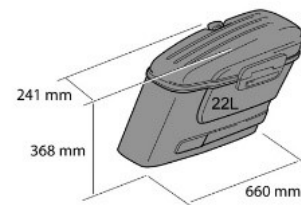

AMERICAN Model

AMERICAN MODEL	PART#	[N]
SADDLEBAGS SET	ARS005N	(*)
RIGHT RIGID SADDLEBAG	AR0010N	(*)
LEFT RIGID SADDLEBAG	AR0011N	(*)
SADDLEBAGS SET + UNIVERSAL SUPPORT	AMZ005N	(*)

SPARES	PART#	[N]
LOCK BY PAIR	JC0009J	(*)
HINGE	B60001N	(*)

AVAILABLE COLORS N Black