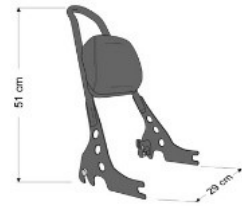

Part# RQM001

GRILLE NOT AVAILABLE.

MODEL	PART#	[N]
SPEED SISSYBAR	RQM001	(*)

AVAILABLE
COLORS

N Black

FOR SPECIFIC MODELS SEE PAGE 048.
IMPORTANT: Code color required at the end of the reference indicating color requested (RQM001N)