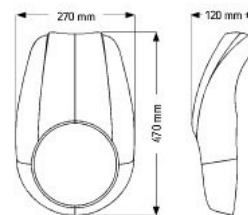

Part# CUP0009N

SPECIFIC CUT FOR EACH BIKE.

MODEL	YEAR	PART#	[N]	[Z]
HARLEY DAVIDSON				
SPORTSTER SUPERLOW XL883L	11' - 19'	CUP0010N	(*)	(*)
SPORTSTER 883 LOW (XL883L)	04' - 10'	CUP0010N	(*)	(*)
SPORTSTER IRON XL883N	09' - 19'	CUP0010N	(*)	(*)
SPORTSTER IRON XL1200N	19'	CUP0010N	(*)	(*)
DYNA STREET BOB (FXDB)	07'-17'	CUP0010N	(*)	(*)
DYNA FAT BOB (FXDF)	08' - 17'	CUP0010N	(*)	(*)
HONDA				
CMX 500 REBEL	17'-19'	CUP0004N	(*)	(*)
KAWASAKI				
VULCAN S (EN650AGF)	15'-19'	CUP0009Z	(*)	(*)
VULCAN S CAFE	17'-19'	CUP0009Z	(*)	(*)
YAMAHA				
XV950 (VN03)	14'-19'	CUP0005N	(*)	(*)
XV950 R (VN03)	14'-19'	CUP0005N	(*)	(*)
XV950 RACER (XV950RA/16)	14'-19'	CUP0005N	(*)	(*)

AVAILABLE COLORS

Z Matt Black N Black