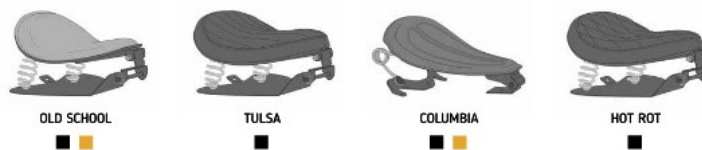

122 MONOPOST SEATS

CustomAcces

TYPE OF MONOPOST SEATS:

BRAND	MODEL	YEAR	MONOPOST SEATS MODEL	SPRINGS MOUNTING	[N]	[T]	LEAF SPRINGS MOUNTING	[N]	[T]
HARLEY DAVIDSON	SPORTSTER SUPERLOW XL883L	04'-06'	OLD SCHOOL MODEL	SIC001	(*)	(*)			
HARLEY DAVIDSON	SPORTSTER SUPERLOW XL883L	10'-19'	OLD SCHOOL MODEL	SIC001	(*)	(*)			
HARLEY DAVIDSON	SPORTSTER SUPERLOW XL883L	04'-06'	TULSA MODEL	SIC004	(*)				
HARLEY DAVIDSON	SPORTSTER SUPERLOW XL883L	10'-19'	TULSA MODEL	SIC004	(*)				
HARLEY DAVIDSON	SPORTSTER SUPERLOW XL883L	04'-06'	COLUMBIA MODEL				SIC005	(*)	(*)
HARLEY DAVIDSON	SPORTSTER SUPERLOW XL883L	10'-19'	COLUMBIA MODEL				SIC005	(*)	(*)
HARLEY DAVIDSON	SPORTSTER SUPERLOW XL883L	04'-06'	HOT ROT MODEL	SIC006	(*)				
HARLEY DAVIDSON	SPORTSTER SUPERLOW XL883L	10'-19'	HOT ROT MODEL	SIC006	(*)				
HARLEY DAVIDSON	SPORTSTER 883 LOW (XL883L)	04' - 06'	OLD SCHOOL MODEL	SIC001	(*)	(*)			
HARLEY DAVIDSON	SPORTSTER 883 LOW (XL883L)	04' - 06'	TULSA MODEL	SIC004	(*)				
HARLEY DAVIDSON	SPORTSTER 883 LOW (XL883L)	04' - 06'	COLUMBIA MODEL				SIC005	(*)	(*)
HARLEY DAVIDSON	SPORTSTER 883 LOW (XL883L)	04' - 06'	HOT ROT MODEL	SIC006	(*)				
HARLEY DAVIDSON	SPORTSTER 883 LOW (XL883L)	10'	OLD SCHOOL MODEL	SIC001	(*)	(*)			
HARLEY DAVIDSON	SPORTSTER 883 LOW (XL883L)	10'	TULSA MODEL	SIC004	(*)				
HARLEY DAVIDSON	SPORTSTER 883 LOW (XL883L)	10'	COLUMBIA MODEL				SIC005	(*)	(*)
HARLEY DAVIDSON	SPORTSTER 883 LOW (XL883L)	10'	HOT ROT MODEL	SIC006	(*)				
HARLEY DAVIDSON	SPORTSTER IRON XL883N	04'-06'	OLD SCHOOL MODEL	SIC001	(*)	(*)			
HARLEY DAVIDSON	SPORTSTER IRON XL883N	10'-19'	OLD SCHOOL MODEL	SIC001	(*)	(*)			
HARLEY DAVIDSON	SPORTSTER IRON XL883N	04'-06'	TULSA MODEL	SIC004	(*)				
HARLEY DAVIDSON	SPORTSTER IRON XL883N	10'-19'	TULSA MODEL	SIC004	(*)				
HARLEY DAVIDSON	SPORTSTER IRON XL883N	04'-06'	COLUMBIA MODEL				SIC005	(*)	(*)
HARLEY DAVIDSON	SPORTSTER IRON XL883N	10'-19'	COLUMBIA MODEL				SIC005	(*)	(*)
HARLEY DAVIDSON	SPORTSTER IRON XL883N	04'-06'	HOT ROT MODEL	SIC006	(*)