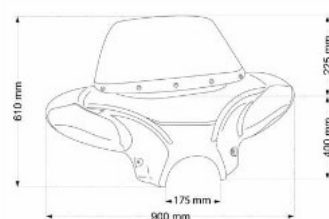

Part# EH0001N + CJ0001W

BRAND	MODEL	YEAR	PART#	H	W
HARLEY DAVIDSON	SPORTSTER IRON XL883N	09'-19'	EH0009	(*)	
HARLEY DAVIDSON	SPORTSTER IRON XL883L	09'-19'	EH0009	(*)	
HONDA	VT 750 C SHADOW (RC5Q/10)	10'-16'	EH0002	(*)	
INDIAN	SCOUT BOBBER	18'-19'	EH0010	(*)	
KAWASAKI	VN 900 CLASSIC (VN900B)	06'-16'	EH0003	(*)	
SUZUKI	VL800 VOLUSIA (WVBM)	01'-04'	EH0005	(*)	
SUZUKI	C800 INTRUDER (WVBM/05)	05'-08'	EH0005	(*)	
SUZUKI	C800 INTRUDER (WVBM/09)	09'-17'	EH0005	(*)	
YAMAHA	XV950 (VN03)	14'-19'	EH0011	(*)	
YAMAHA	XV950 R (VN03)	14'-19'	EH0011	(*)	
YAMAHA	XV950 RACER (XV950RA/16)	14'-19'	EH0011	(*)	

SPARES	PART#	H	W	N
SCREEN	CJ0001	(*)		
FAIRING	EH0001			(*)

AVAILABLE COLORS: W Transparent, H Smoked, N Black