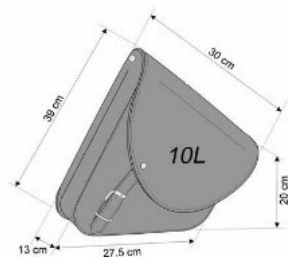

Part# AP0004N

4 mm THICKNESS SYNTHETIC LEATHER.
SEMIRIGID.