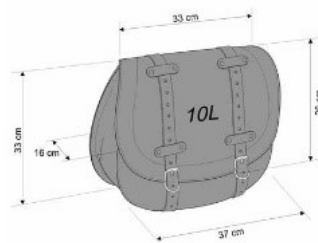

Part# AP0008N

SPECIFIC FOR HARLEY SPORTSTER WITH A LOCATION ON SHOCK ABSORBER.
IT DOESN'T NEED SUPPORTS TO BE ATTACHED.

HD Model

HD MODEL	PART#	[N]
RIGHT SIDE LEATHER SADDLEBAG	AP0008N	(*)
LEFT SIDE LEATHER SADDLEBAG	AP0009N	(*)
SADDLEBAGS SET	APH001N	(*)

ONLY FOR THESE MODELS		YEAR
HARLEY DAVIDSON	SPORTSTER 883 IRON (XL883M)	09'-19'
HARLEY DAVIDSON	SPORTSTER 883 SUPERLOW (XL883L)	11'-19'
HARLEY DAVIDSON	SPORTSTER 883R (XL883R)	02'-03'
HARLEY DAVIDSON	SPORTSTER 883R ROADSTER (XL883R/06)	06'-19'
HARLEY DAVIDSON	SPORTSTER 1200 CUSTOM (XL1200C)	04'-10'
HARLEY DAVIDSON	SPORTSTER 1200 CUSTOM (XL1200C/11)	11'-19'
HARLEY DAVIDSON	SPORTSTER 1200 NIGHTSTER (XL1200N)	08'-12'

AVAILABLE COLORS N Black