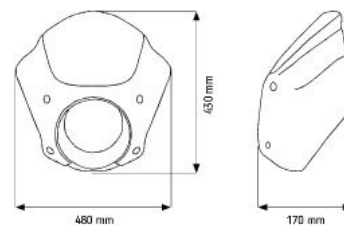

Part# CUP003N

MODEL	YEAR	PART#	[N]
HARLEY DAVIDSON			
SPORTSTER SUPERLOW XL883L	95'-19'	CUP003N	(*)
SPORTSTER IRON XL883N	95'-19'	CUP003N	(*)
SPORTSTER IRON XL1200N	19'	CUP003N	(*)
SPORTSTER 1200 SUPERLOW XL1200T	95'-15'	CUP003N	(*)
SPORTSTER 1200N NIGHTSTER XL1200N	08'-12'	CUP003N	(*)

AVAILABLE
COLORS

N Black