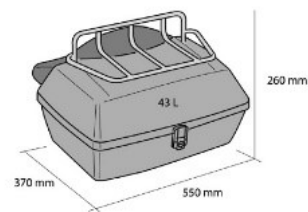

Part# MT0001N

(*) SPACE FOR ONE FULL FACE AND ONE OPEN FACE HELMETS.

TRAVEL Model

TRAVEL MODEL	PART#	[N]
RIGID SUITCASE	MT0001N	(*)

SPARES	PART#	[F]	[N]
SMALL CUSHION 45 cm x 14 cm	RN0001N		(*)
BIG CUSHION 51 cm x 20 cm	RA0001N		(*)
RACK CHROME	MT0003J		(*)
LOCK	JC0002J		(*)
UPPER PANEL	MTA001N		(*)
PAIR OF RUBBER GASKETS FOR RACK (4 UNITS)	JG0002N		(*)

AVAILABLE COLORS N Black