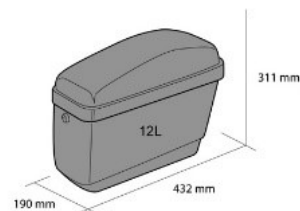

Part# AR0007N

Part# AR0006N

EASY Model

EASY MODEL	PART#	[N]
SADDLEBAGS SET	ARS003N	(*)
RIGHT RIGID SADDLEBAG	AR0006N	(*)
LEFT RIGID SADDLEBAG	AR0007N	(*)
SADDLEBAGS SET + UNIVERSAL SUPPORT	AMZ004N	(*)

SPARES	PART#	[I]
LOCK BY PAIR	JC0005J	(*)

AVAILABLE COLORS N Black