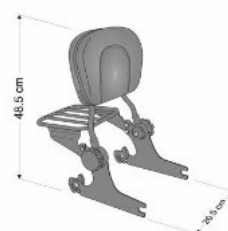

Part# R5D002N

INCLUDES GRILL.
ADJUSTABLE BACK SUPPORT.

MODEL	PART#	J	N
LUXUS SPORTSTER SISSYBAR	R5D002	(*)	(*)

(#) IT IS NOT COMPATIBLE WITH STOCK HARLEY DAVIDSON SADDLEBAGS SUPPORTS.

AVAILABLE
COLORS

J Inox

N Black

FOR SPECIFIC MODELS SEE PAGE 048.