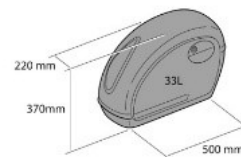

POSITIONING TAIL LIGHT AND HOMOLOGATED BRAKE.

VOYAGER Model

VOYAGER MODEL	PART#	J	N
SADDEBAGS SET	ARS001N	(*)	
RIGHT RIGID SADDLEBAG	AR0002N	(*)	
LEFT RIGID SADDLEBAG	AR0003N	(*)	
INOX RACKS SET	PA0002J	(*)	
SADDEBAGS SET + UNIVERSAL SUPPORT	AMZ001N	(*)	

SPARES	PART#	J	N	T	R
CHROME RING RIGHT SIDE	AA0001J	(*)			
CHROME RING LEFT SIDE	AA0002J	(*)			
RIGHT RED REFLECTOR	TD0001R	(*)			
LEFT RED REFLECTOR	TI0001R	(*)			
RIGHT ORANGE REFLECTOR	TD0001T	(*)			
LEFT ORANGE REFLECTOR	TI0001T	(*)			
LOCK BY PAIR	JC0001J	(*)			
RIGHT CHROME PIECE UNDERNEATH LIGHT	AA0003J	(*)			
LEFT CHROME PIECE UNDERNEATH LIGHT	AA0004J	(*)			
SIDE PANEL AR0002N	TPA001N	(*)			
SIDE PANEL AR0003N	TPA004N	(*)			
CHROMED SIDE PANEL AR0002N	TPA002J	(*)			
CHROMED SIDE PANEL AR0003N	TPA005J	(*)			
CHROMED LOCK	TPA003J	(*)			
CHROMED LOCK AR0003N	TPA006J	(*)			
FRONT TRIM AR0002N	TPA007J	(*)			
FRONT TRIM AR0003N	TPA008J	(*)			
BULB	ZZ0001W	(*)