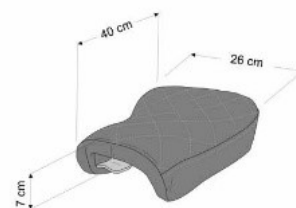

Part# S10008

AUSTIN Model

MODEL	YEAR	PART#	(N)
HARLEY DAVIDSON			
SPORTSTER 883 SUPERLOW (XL883L)	04' - 06'	S10008	(*)
SPORTSTER 883 SUPERLOW (XL883L)	11' - 19'	S10008	(*)
SPORTSTER 883 LOW (XL883L)	05' - 06'	S10008	(*)
SPORTSTER 883 LOW (XL883L)	10'	S10008	(*)
SPORTSTER IRON XL883N	04' - 06'	S10008	(*)
SPORTSTER IRON XL883N	10' - 19'	S10008	(*)
SPORTSTER 1200 IRON (XL1200NS)	19'	S10008	(*)
SPORTSTER 1200 SUPERLOW XL1200T	14' - 17'	S10008	(*)
SPORTSTER 1200 SUPERLOW XL1200T	19'	S10008	(*)
SPORTSTER 1200 SEVENTY TWO XL1200V	12' - 16'	S10008	(*)
SPORTSTER 1200 FORTY-EIGHT XL1200X	10' - 19'	S10008	(*)
SPORTSTER FORTY-EIGHT SPECIAL XL1200XS	19'	S10008	(*)
SPORTSTER 1200N NIGHTSTER XL1200N	10' - 12'	S10008	(*)
SPORTSTER ROADSTER XL883R	02' - 03'	S10008	(*)
SPORTSTER ROADSTER XL883R	05' - 06'	S10008	(*)
SPORTSTER ROADSTER XL883R	10' - 15'	S10008	(*)
SPORTSTER ROADSTER XL1200R	04' - 06'	S10008	(*)
SPORTSTER ROADSTER XL1200CX	16' - 19'	S10008	(*)

AVAILABLE COLORS N Black