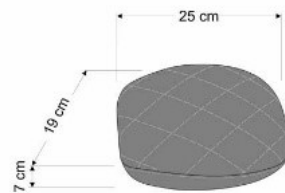

Part# S10009

SALTILLO Model

MODEL	YEAR	PART#	[N]
HARLEY DAVIDSON			
SPORTSTER 883 SUPERLOW (XL883L)	04' - 06'	S10009	(*)
SPORTSTER 883 SUPERLOW (XL883L)	11' - 19'	S10009	(*)
SPORTSTER 883 LOW (XL883L)	05' - 06'	S10009	(*)
SPORTSTER 883 LOW (XL883L)	10'	S10009	(*)
SPORTSTER IRON XL883N	04' - 06'	S10009	(*)
SPORTSTER IRON XL883N	10' - 19'	S10009	(*)
SPORTSTER 1200 IRON (XL1200NS)	19'	S10009	(*)
SPORTSTER 1200 SUPERLOW XL1200T	14' - 17'	S10009	(*)
SPORTSTER 1200 SUPERLOW XL1200T	19'	S10009	(*)
SPORTSTER 1200 SEVENTY TWO XL1200V	12' - 16'	S10009	(*)
SPORTSTER 1200 FORTY-EIGHT XL1200X	10' - 19'	S10009	(*)
SPORTSTER FORTY-EIGHT SPECIAL XL1200XS	19'	S10009	(*)
SPORTSTER 1200N NIGHTSTER XL1200N	10' - 12'	S10009	(*)
SPORTSTER ROADSTER XL883R	02' - 03'	S10009	(*)
SPORTSTER ROADSTER XL883R	05' - 06'	S10009	(*)
SPORTSTER ROADSTER XL883R	10' - 15'	S10009	(*)
SPORTSTER ROADSTER XL1200R	04' - 06'	S10009	(*)
SPORTSTER ROADSTER XL1200CX	16' - 19'	S10009	(*)

AVAILABLE COLORS N Black