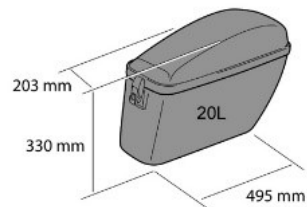

Part# AR0013N

Part# AR0012N

SILVER Model

SILVER MODEL	PART#	[N]
SADDLEBAGS SET	ARS006N	(*)
RIGHT RIGID SADDLEBAG	AR0012N	(*)
LEFT RIGID SADDLEBAG	AR0013N	(*)
SADDLEBAGS SET + UNIVERSAL SUPPORT	AMZ006N	(*)

SPARES	PART#	[N]
LOCK BY PAIR	JC0010J	(*)
HINGE	BG0002N	(*)

AVAILABLE COLORS N Black