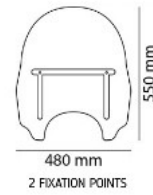

DAYTONA III Model

MODEL	PART#	W
UNIVERSAL	CD0002	(*)

AVAILABLE COLORS | **W** Transparent

FOR SPECIFIC MODELS SEE WEB PAGE.
IMPORTANT: Code color required at the end of the reference indicating color requested (CD0002W)