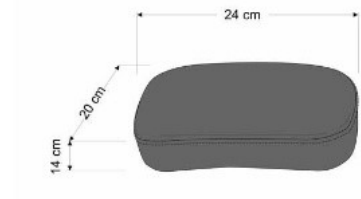

Part# S10002

TACO Model

TACO MODEL	PART#	N
UNIVERSAL	S10002	(*)

AVAILABLE COLORS | N Black

(*) Check price with your distributor.
IMPORTANT: Code color required at the end of the reference indicating color requested (S10002N)